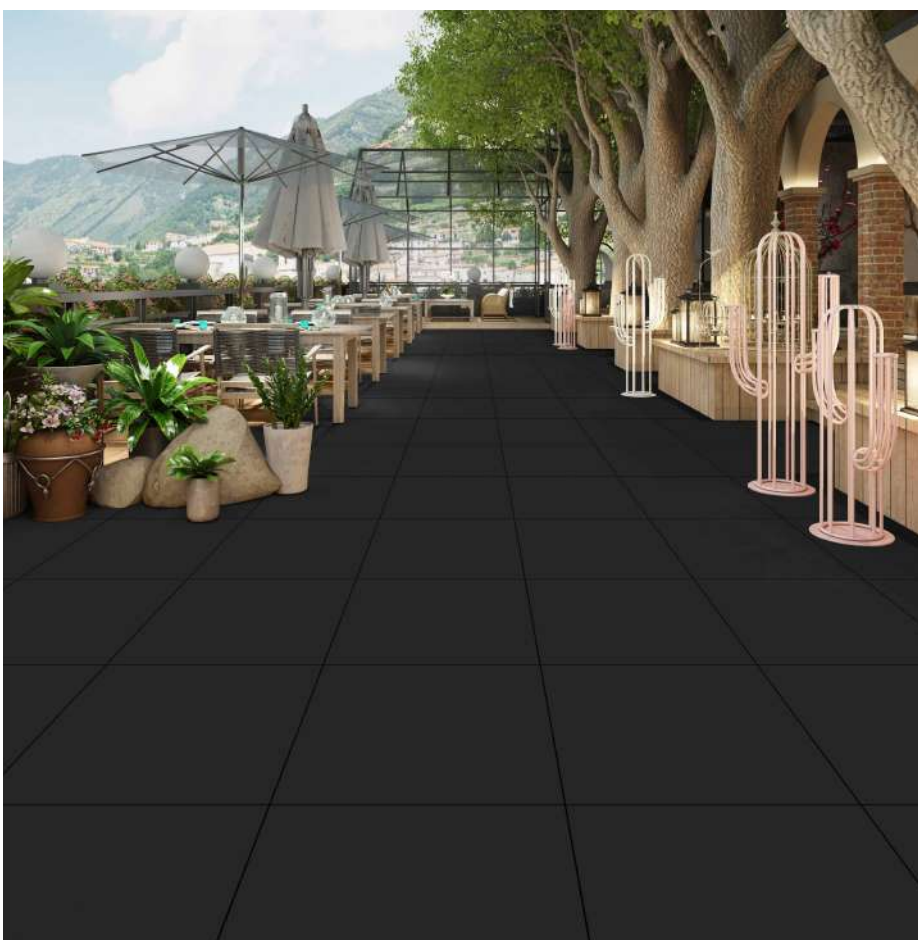

CHARCOAL BLACK