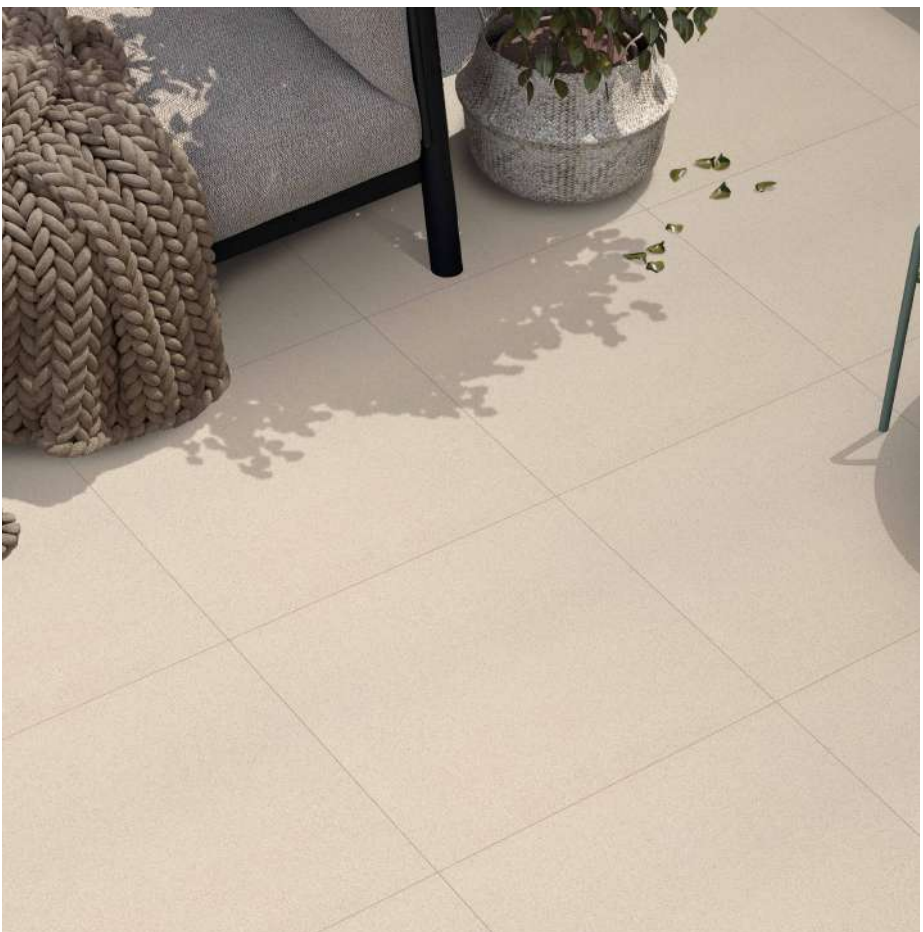

POLISHED | MATT FINISH

**60X
60CM**

APRICOT