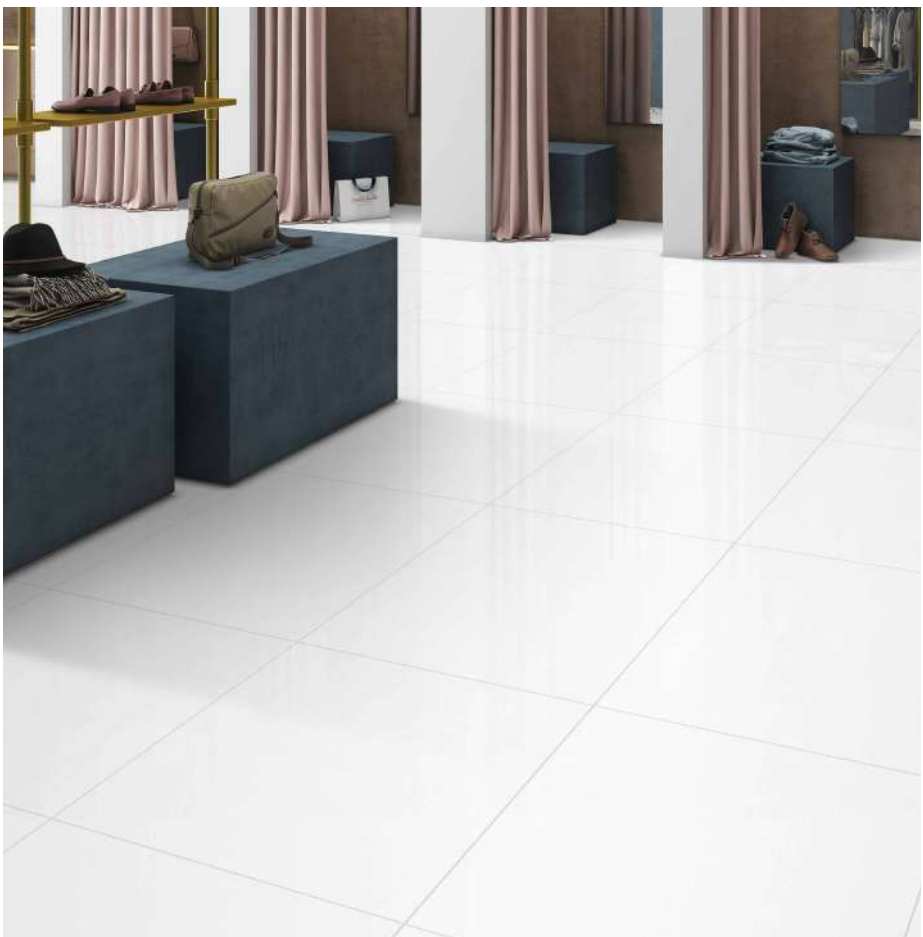

POLISHED | MATT FINISH

**60X
60CM**

SNOW WHITE