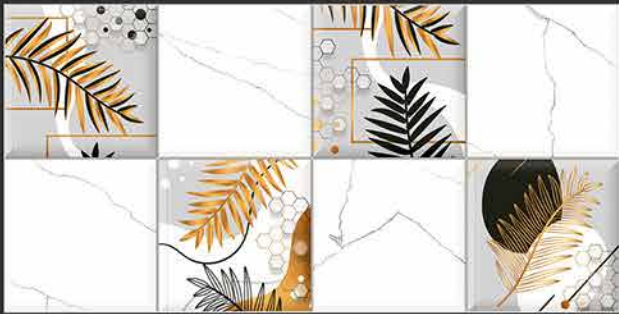

300x600 MM
WALL TILES

ALASKA_06-LT-(Plain)
ALASKA_06-HL6-(Punch)
ALASKA_06-LT-(Plain)

ALASKA_06-LT-(Plain)
ALASKA_06-HL6-(Punch)
ALASKA_06-LT-(Plain)

Glossy Series