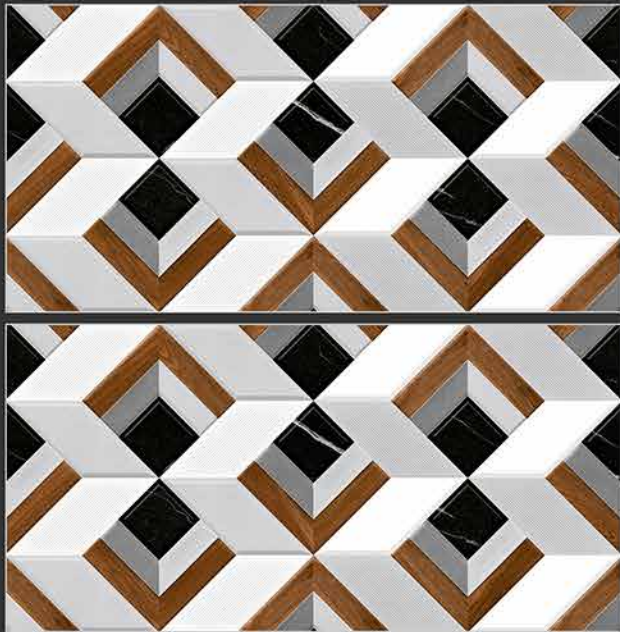

Glossy Series

300x600 MM
WALL TILES

ALASKA_06-LT-(Plain)
ALASKA_06-HL6-(Punch)
ALASKA_06-LT-(Plain)

ALASKA_06-LT-(Plain)
ALASKA_06-HL6-(Punch)
ALASKA_06-LT-(Plain)

Glossy Series

300x600_{MM}

WALL TILES

ALASKA_09-LT-(Random)
ALASKA_09-HL1-(Punch)
ALASKA_09-LT-(Random)