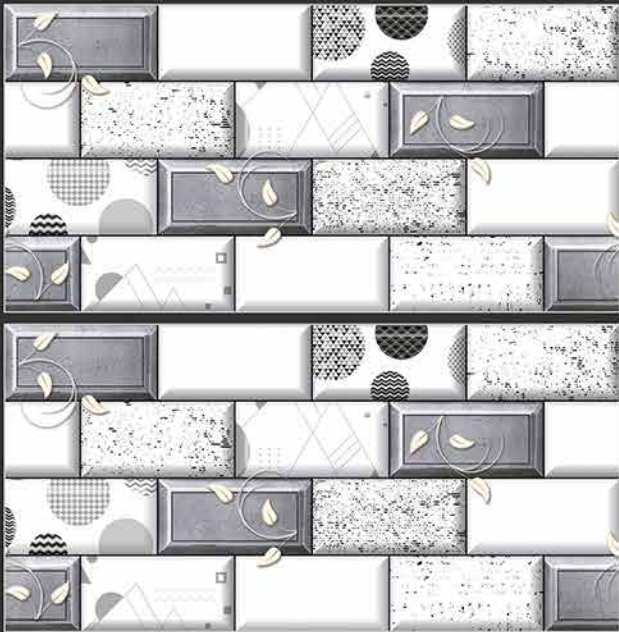

Glossy Series

300x600 MM
WALL TILES

ALASKA_06-LT-(Plain)
ALASKA_06-HL6-(Punch)
ALASKA_06-LT-(Plain)

ALASKA_06-LT-(Plain)
ALASKA_06-HL6-(Punch)
ALASKA_06-LT-(Plain)

Glossy Series

300x600_{MM}

WALL TILES

ALASKA_09-LT-(Random)
ALASKA_09-HL1-(Punch)
ALASKA_09-LT-(Random)