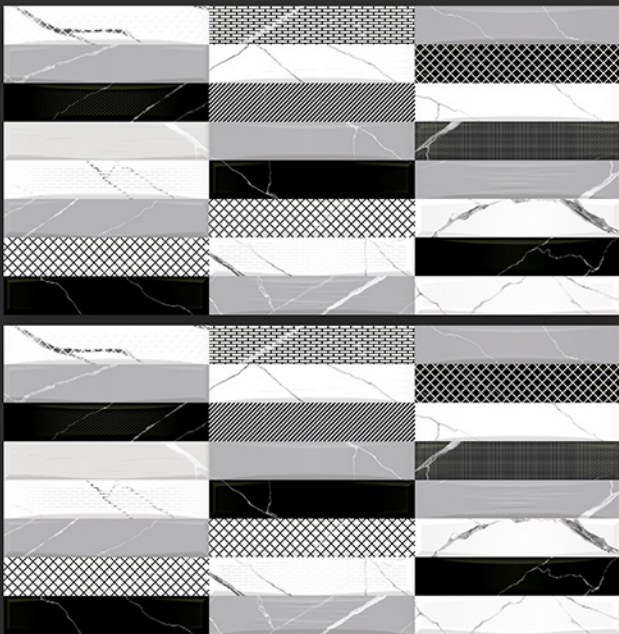

300x600 MM
WALL TILES

ALASKA_01-LT-(Plain)
ALASKA_01-HL1-(Punch)
ALASKA_01-HL2-(Punch)

ALASKA_01-LT-(Plain)
ALASKA_01-HL3-(Punch)
ALASKA_01-LT-(Plain)

Glossy Series

300x600 MM
WALL TILES

ALASKA_01-LT-(Plain)
ALASKA_01-HL4-(Punch)
ALASKA_01-LT-(Plain)