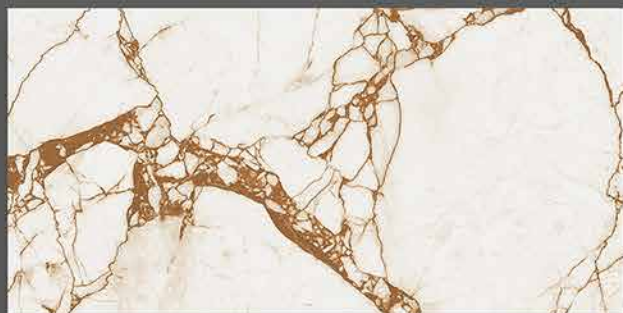

Bianca Onyx-(Random/Punch)
Bianca Onyx-Decor-1-(Punch)

300x600 mm

DIGITAL
WALL TILES

GLOSSY SERIES

Bianco Carara-(Random)
Bianco Carara-Decor-1-(Punch)

Breccia Beige-(Random)
Breccia Beige-Decor-1-(Punch)

300x600 mm