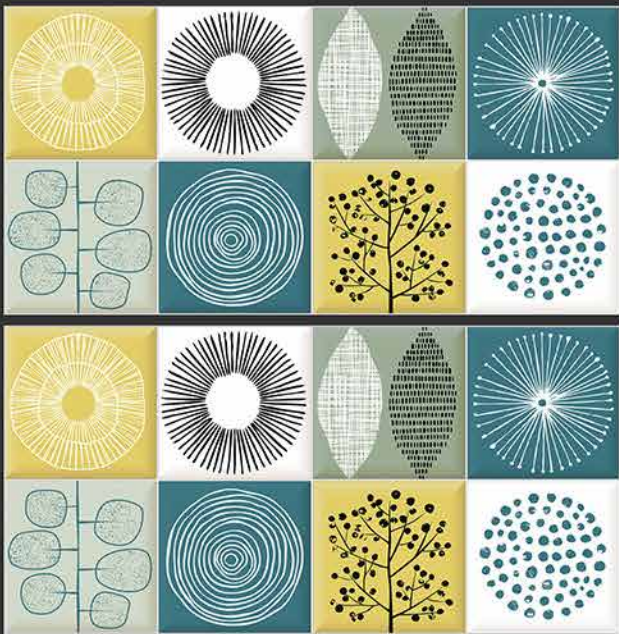

300x600 MM
WALL TILES

ALASKA_12-LT-(Plain)
ALASKA_12-HL4-(Punch)
ALASKA_12-LT-(Plain)