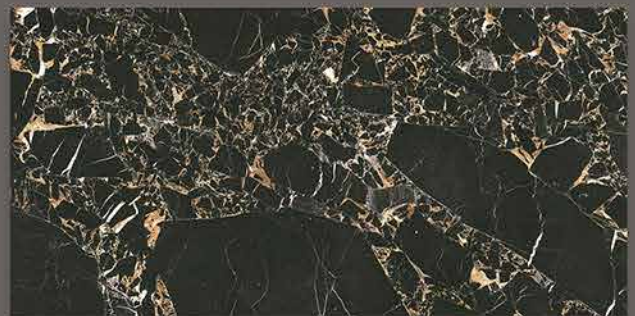

GLOSSY SERIES

KALA-BLACK-LT-(Random)
KALA-BLACK-DECOR-2-(Punch)
KALA-BLACK-DK-(Random)

300x600 mm

DIGITAL
WALL TILES