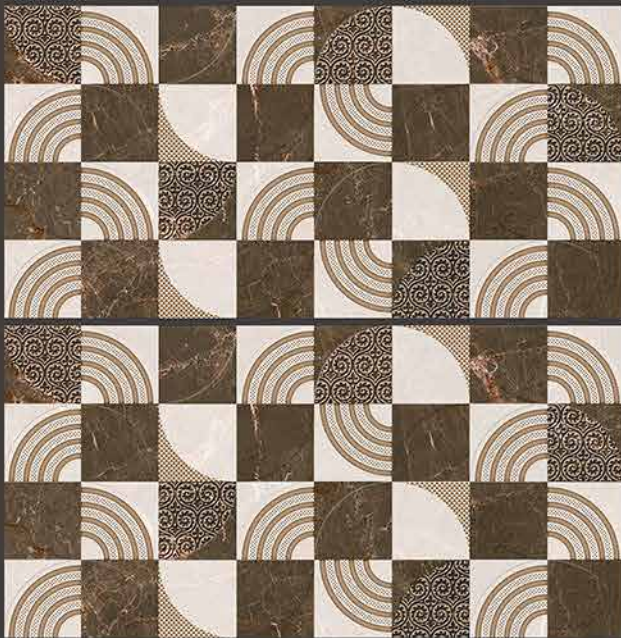

GLOSSY SERIES

ALEYRA BROWN-LT-(Plain/Random)
ALEYRA BROWN-DECOR-1-(Punch)
ALEYRA BROWN-DK-(Plain/Random)

ALEYRA BROWN-LT-(Plain/Random)
ALEYRA BROWN-DECOR-2-(Punch)
ALEYRA BROWN-DK-(Plain/Random)

300x600 mm

DIGITAL
WALL TILES