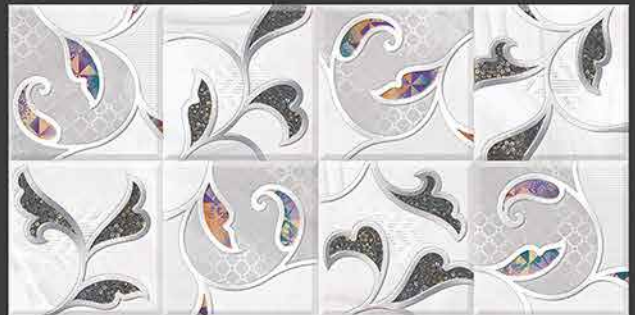

GLOSSY SERIES

CORAL GREY-(Plain/Random)
CORAL GREY-DECOR-1-(Punch)
CORAL GREY-(Plain/Random)

CORAL GREY-(Plain/Random)
CORAL GREY-DECOR-2-(Punch)
CORAL GREY-(Plain/Random)

300x600 mm

DIGITAL
WALL TILES