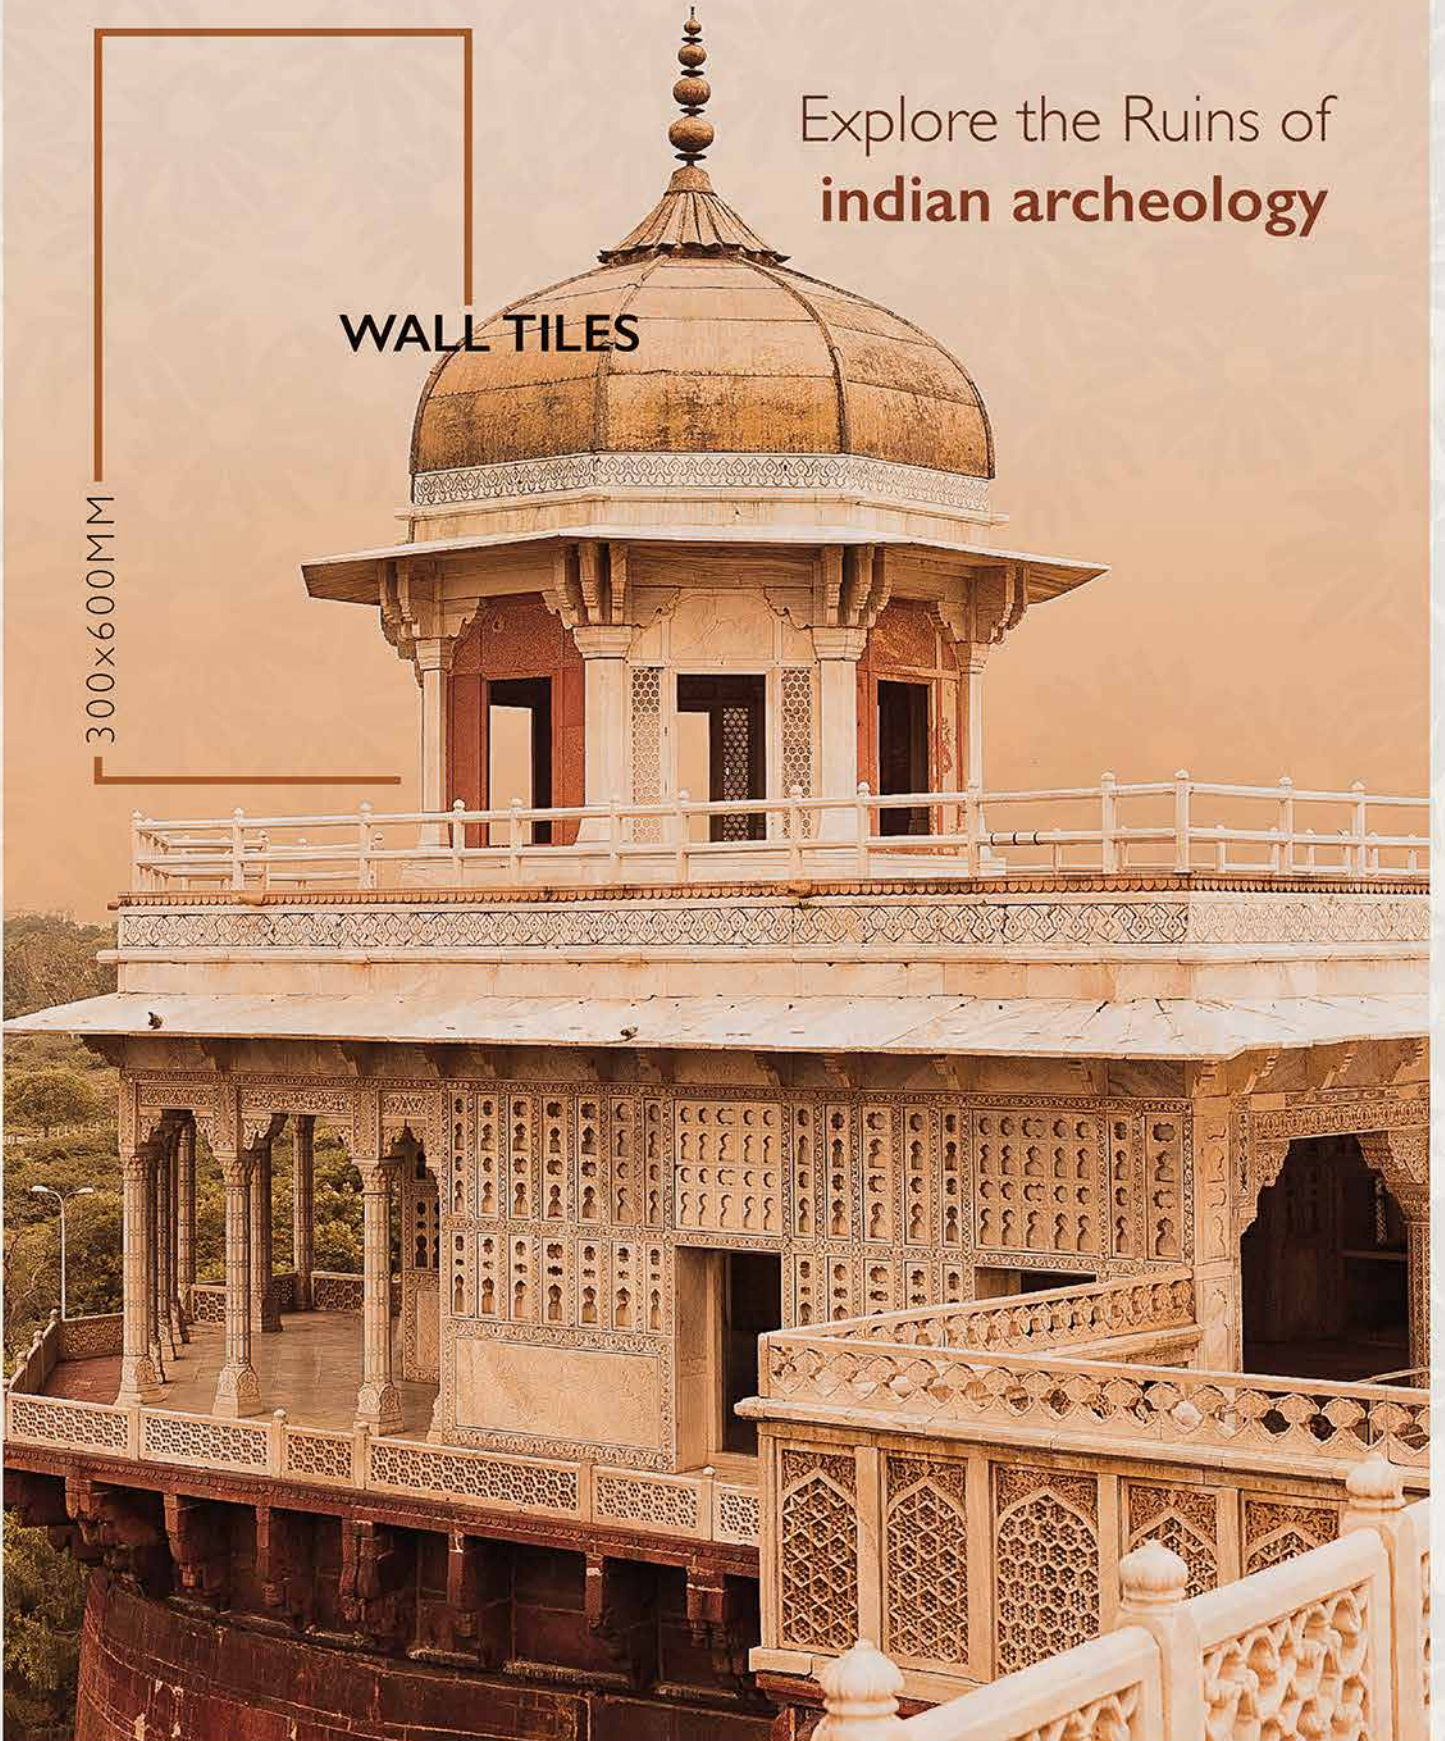

MAXIM  
EXPORTS

5-1-2023

VINTAGE-Series-(Glossy)

A  
**MODERN**  
TOUCH

3 0 0 x 6 0 0 M M

Explore the Ruins of  
**indian archeology**

**WALL TILES**

300x600MM