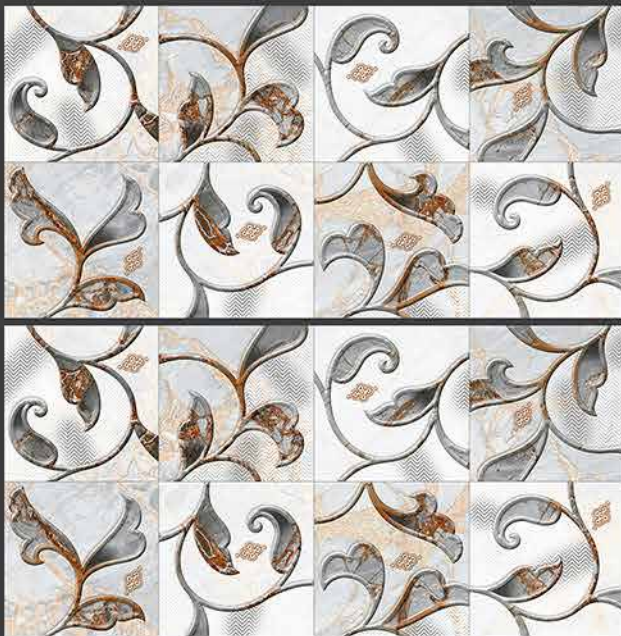

GLOSSY SERIES

SPIDER GREY-LT-(Plain/Random)
SPIDER GREY-DECOR-1-(Punch)
SPIDER GREY-DK-(Plain/Random)

SPIDER GREY-LT-(Plain/Random)
SPIDER GREY-DECOR-2-(Punch)
SPIDER GREY-DK-(Plain/Random)

300x600 mm

DIGITAL
WALL TILES