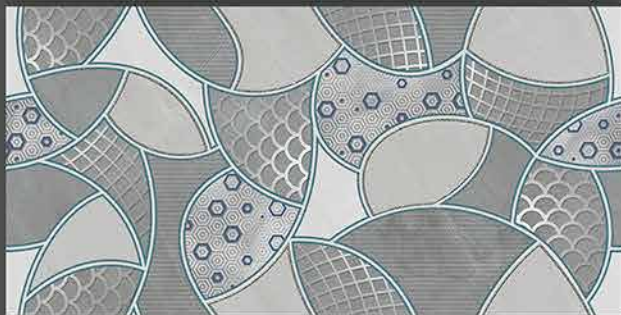

GLOSSY SERIES

AGILE-LT-(Random)
AGILE-DECOR-1-(Punch)
AGILE-DK-(Random)