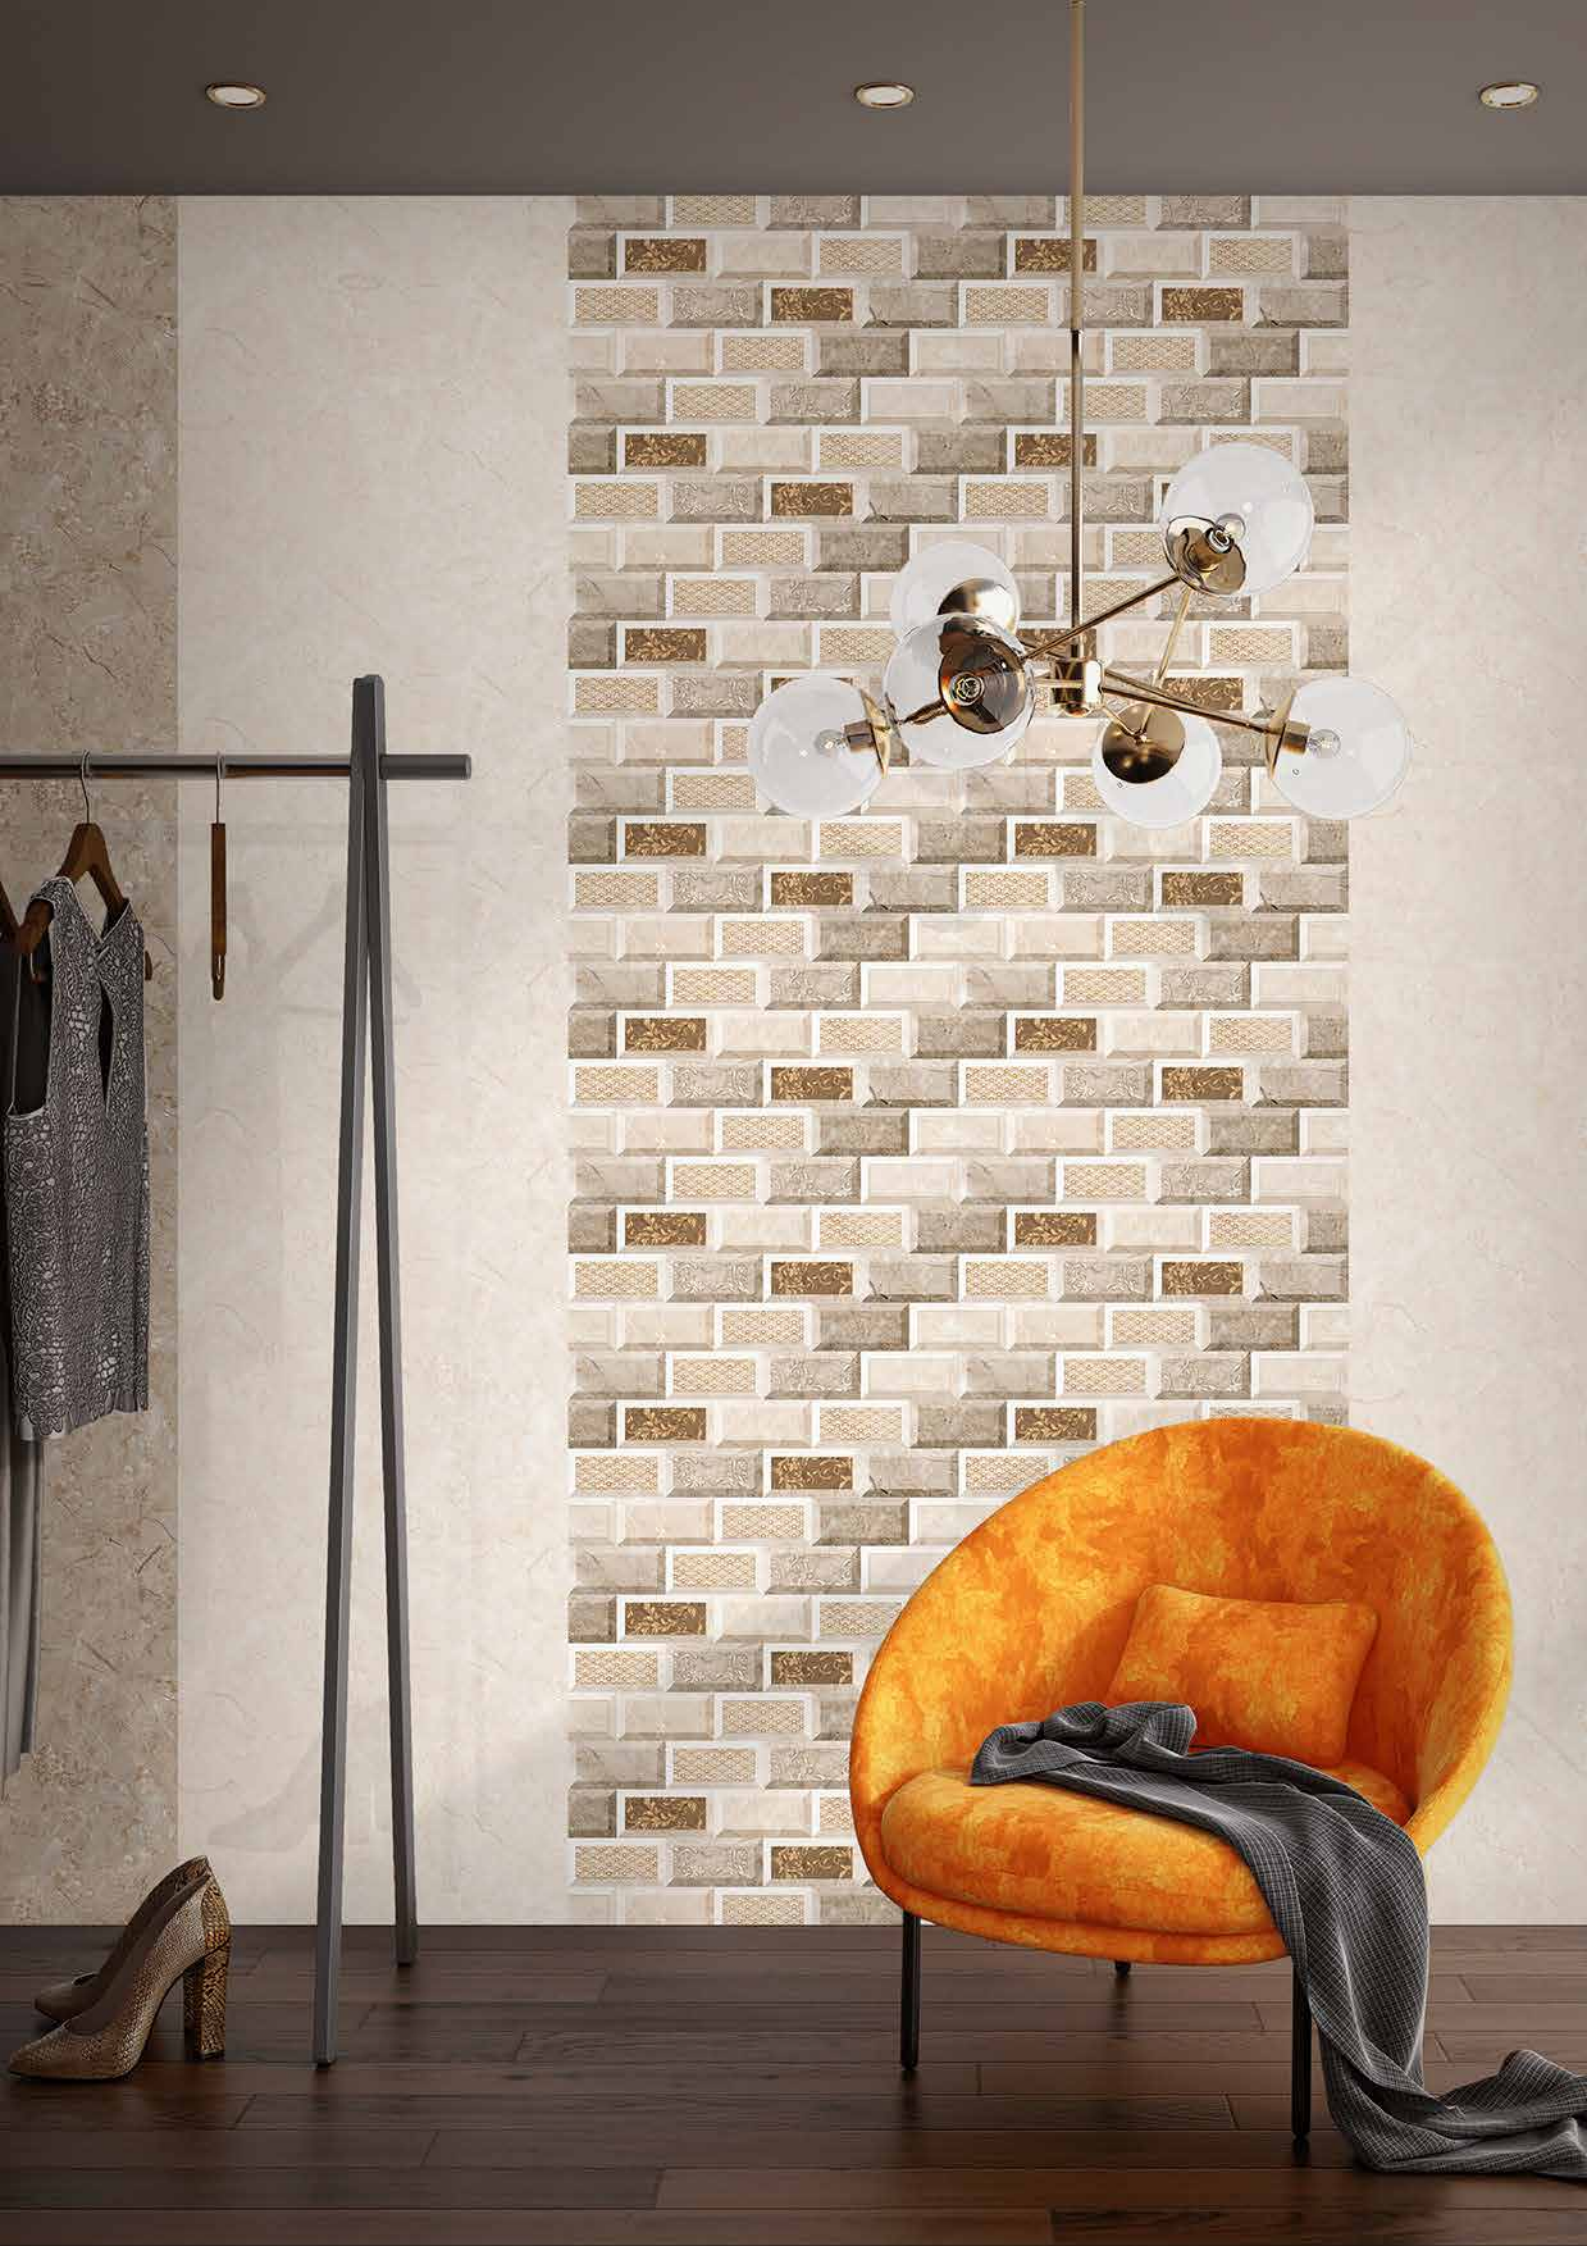

# GLOSSY SERIES

**ATHENS-LT**-(Random)  
**ATHENS-DECOR-1**-(Punch)  
**ATHENS-DK**-(Random)

**ATHENS-LT**-(Random)  
**ATHENS-DECOR-2**-(Punch)  
**ATHENS-DK**-(Random)

300x600 mm

**DIGITAL**  
**WALL TILES**