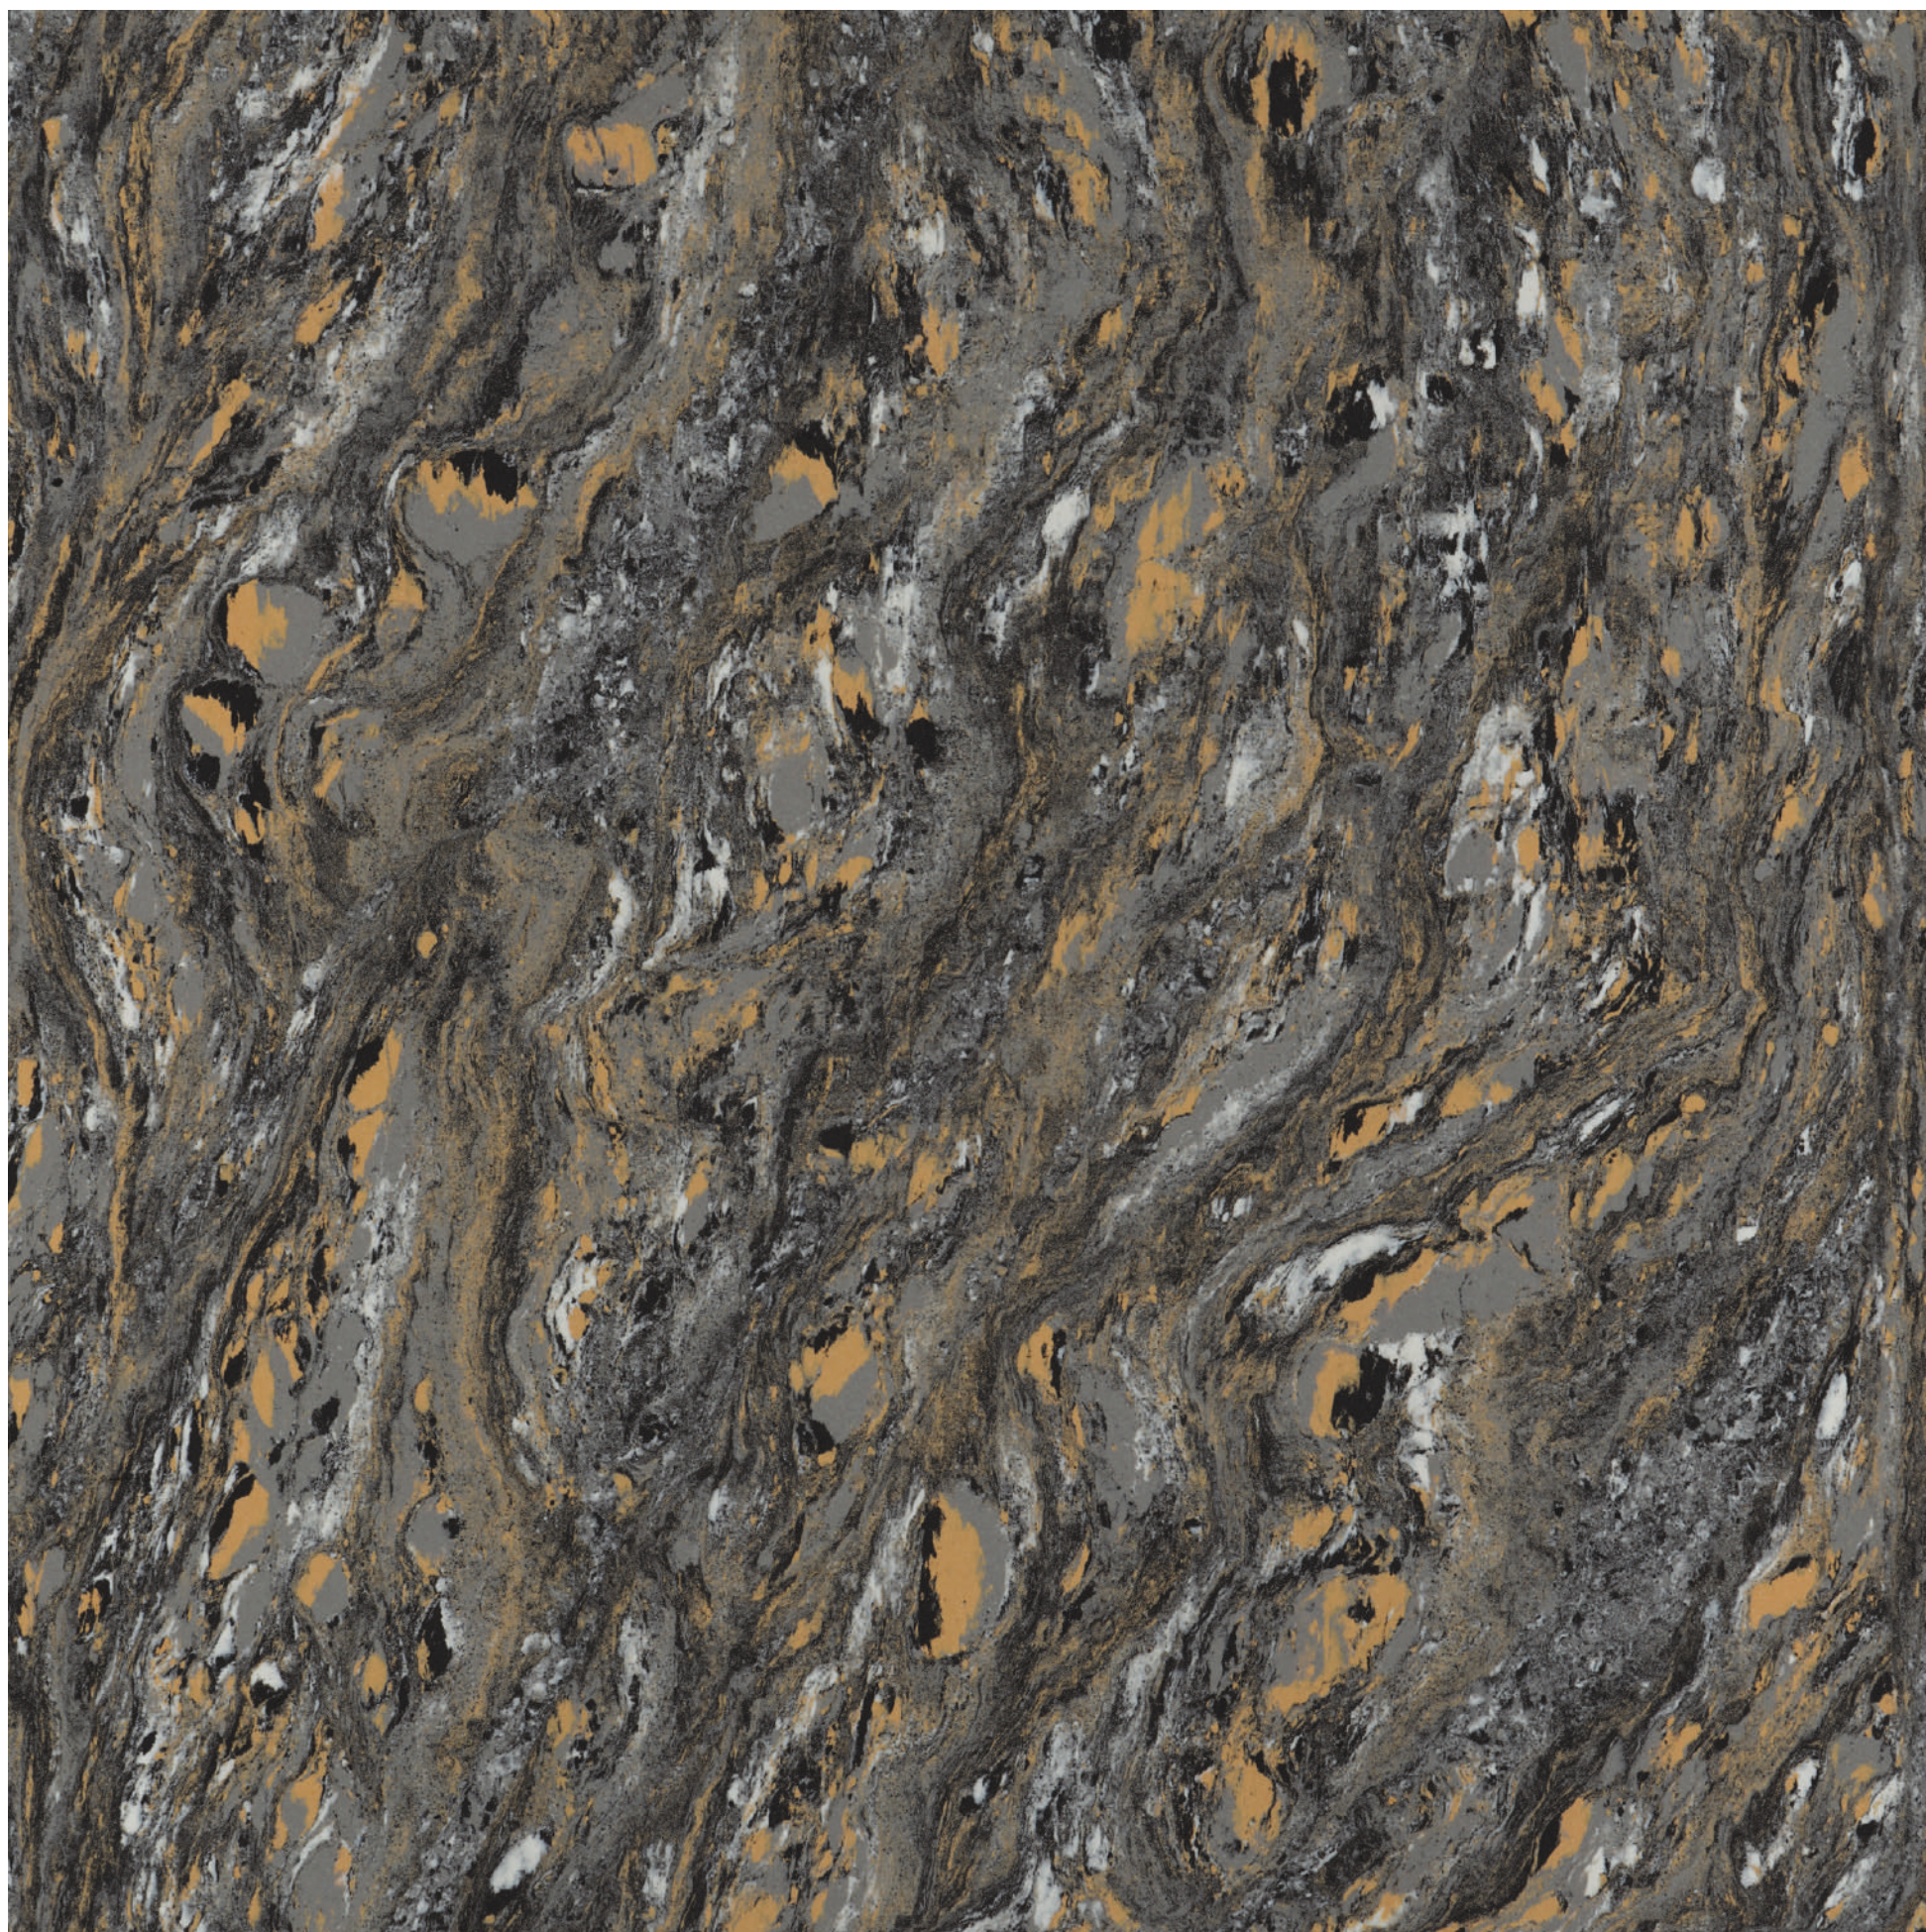

DARK SERIES

MAXIM
EXPORTS

ROCK
ASH

60x
60cm
size

DUAL
CHARGED
VITRIFIED TILES

DARK SERIES

MAXIM
EXPORTS

ROCK
EARTH