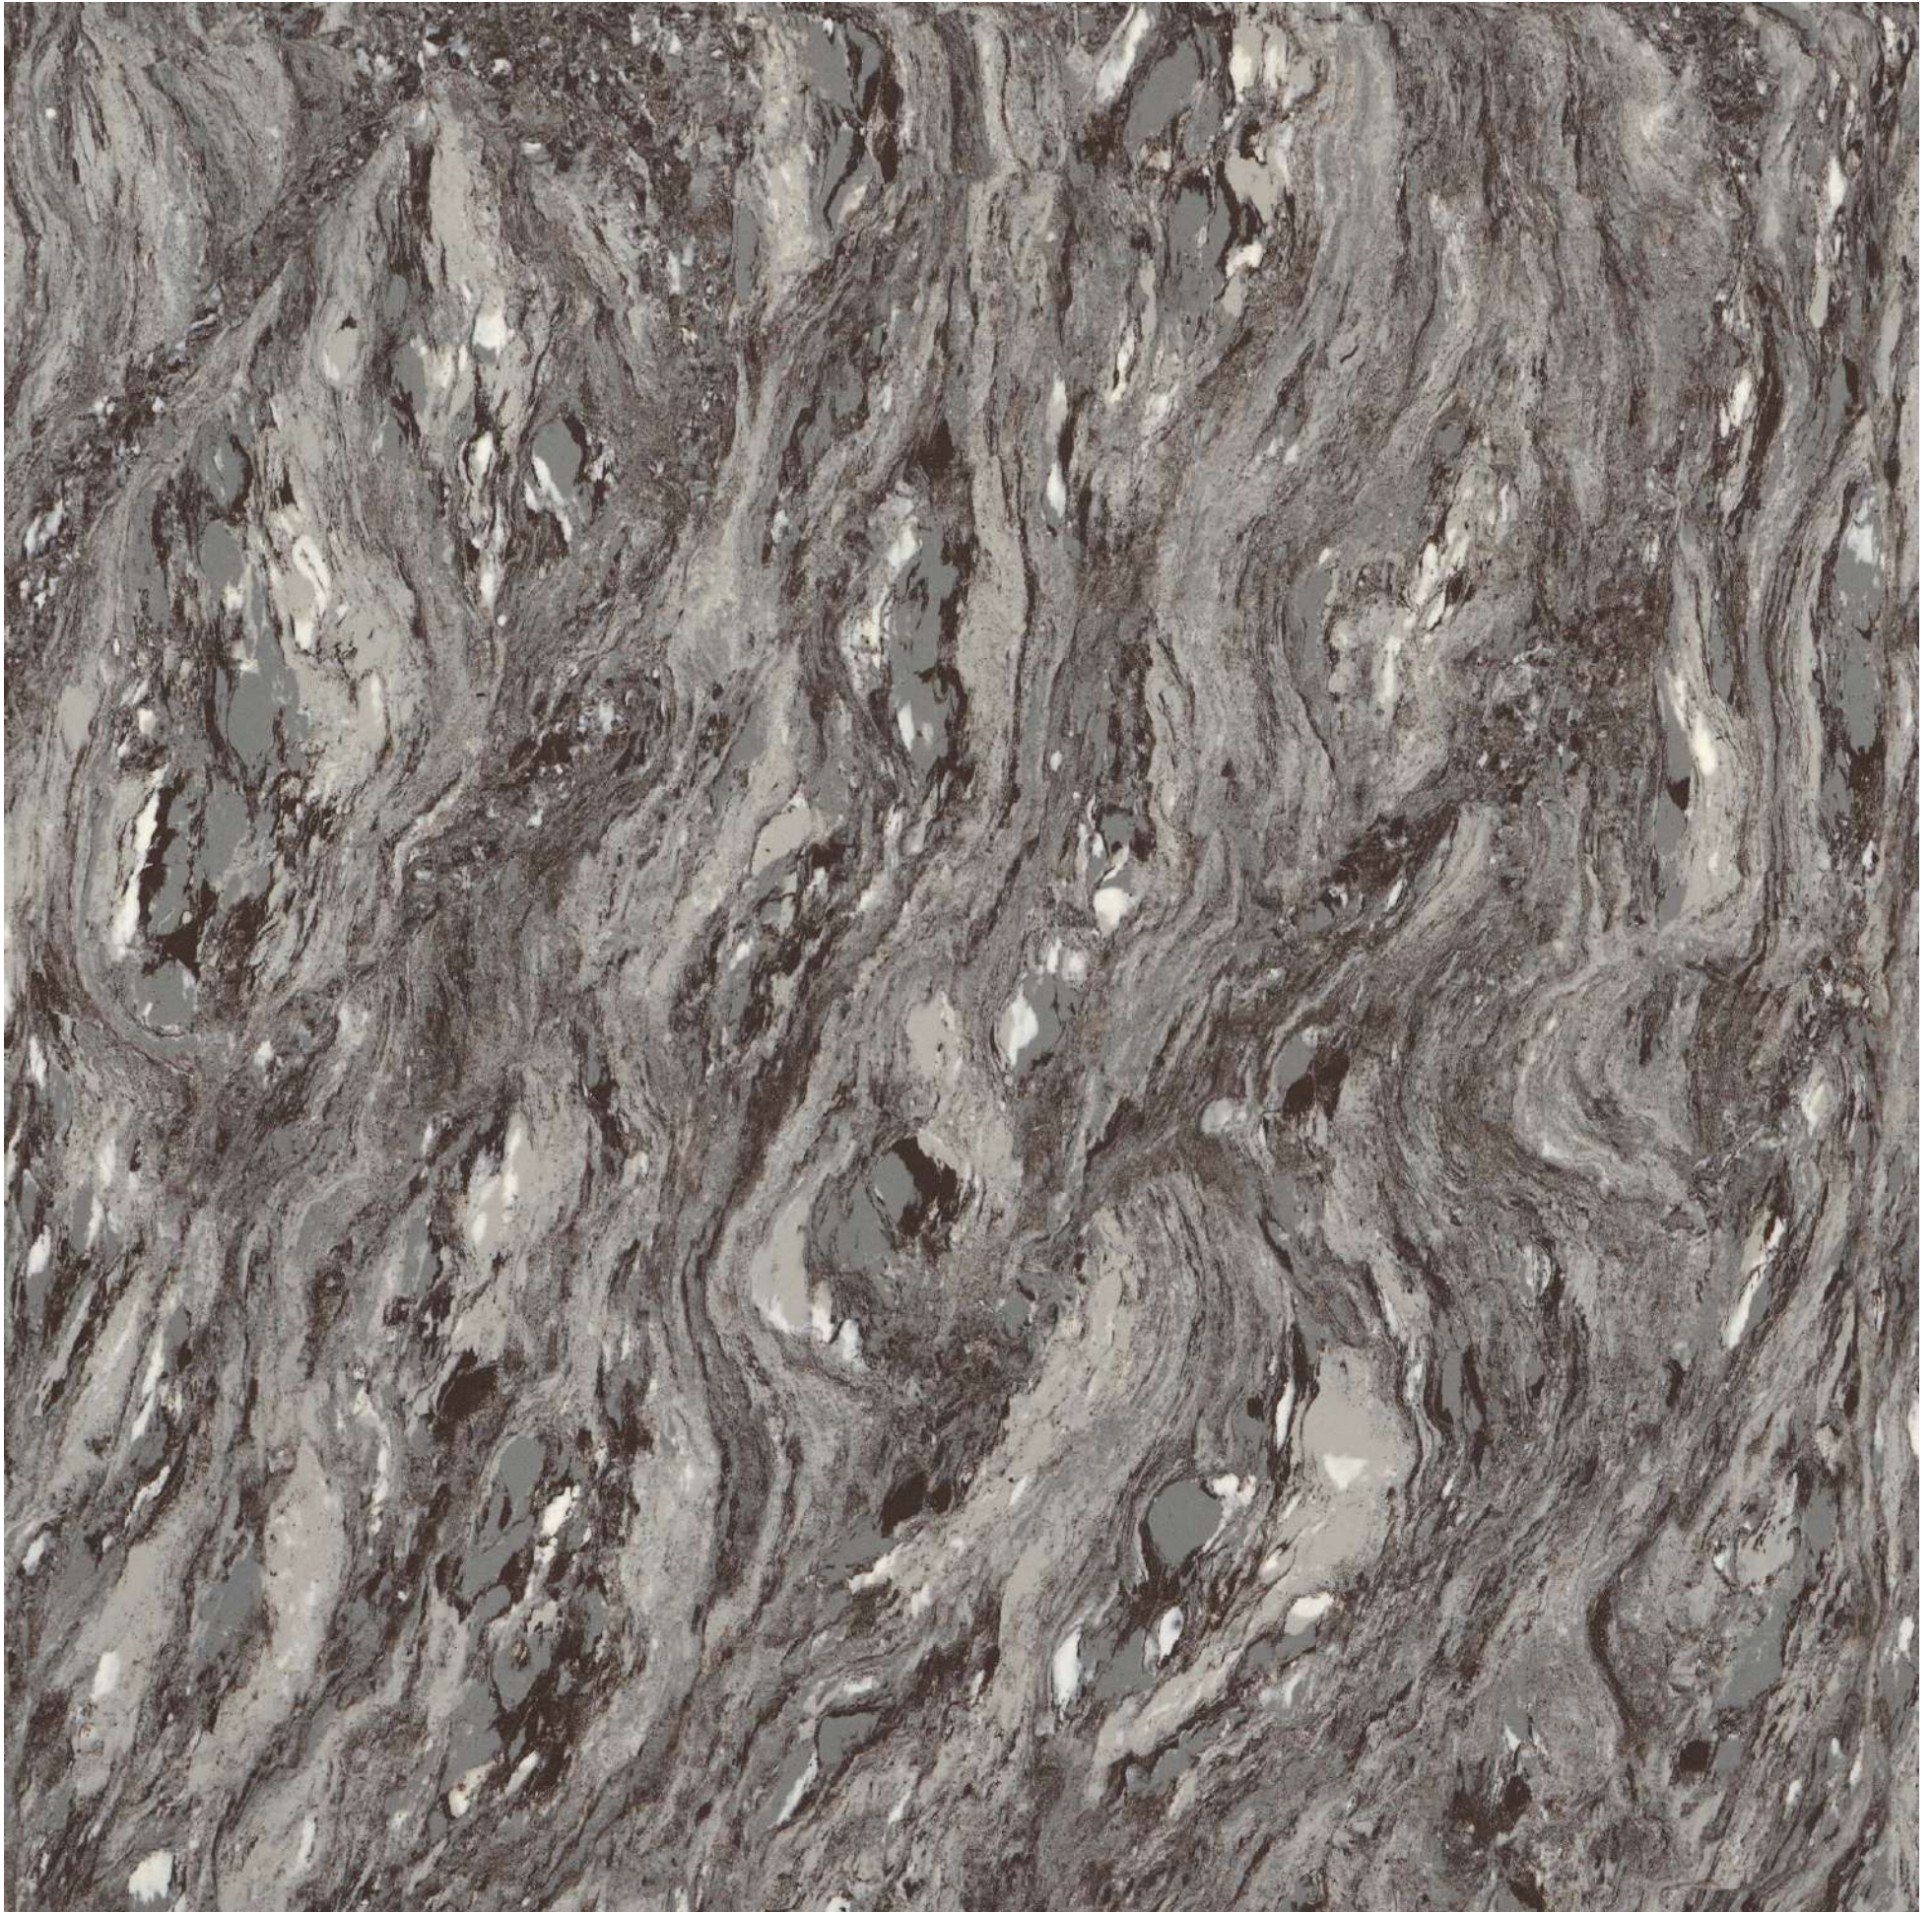

ROCK
WINE

60x
60cm
size

DUAL
CHARGED
VITRIFIED TILES

LIGHT SERIES

MAXIM
EXPORTS

ROCK
BROWN

60x
60cm
size

DUAL
CHARGED
VITRIFIED TILES