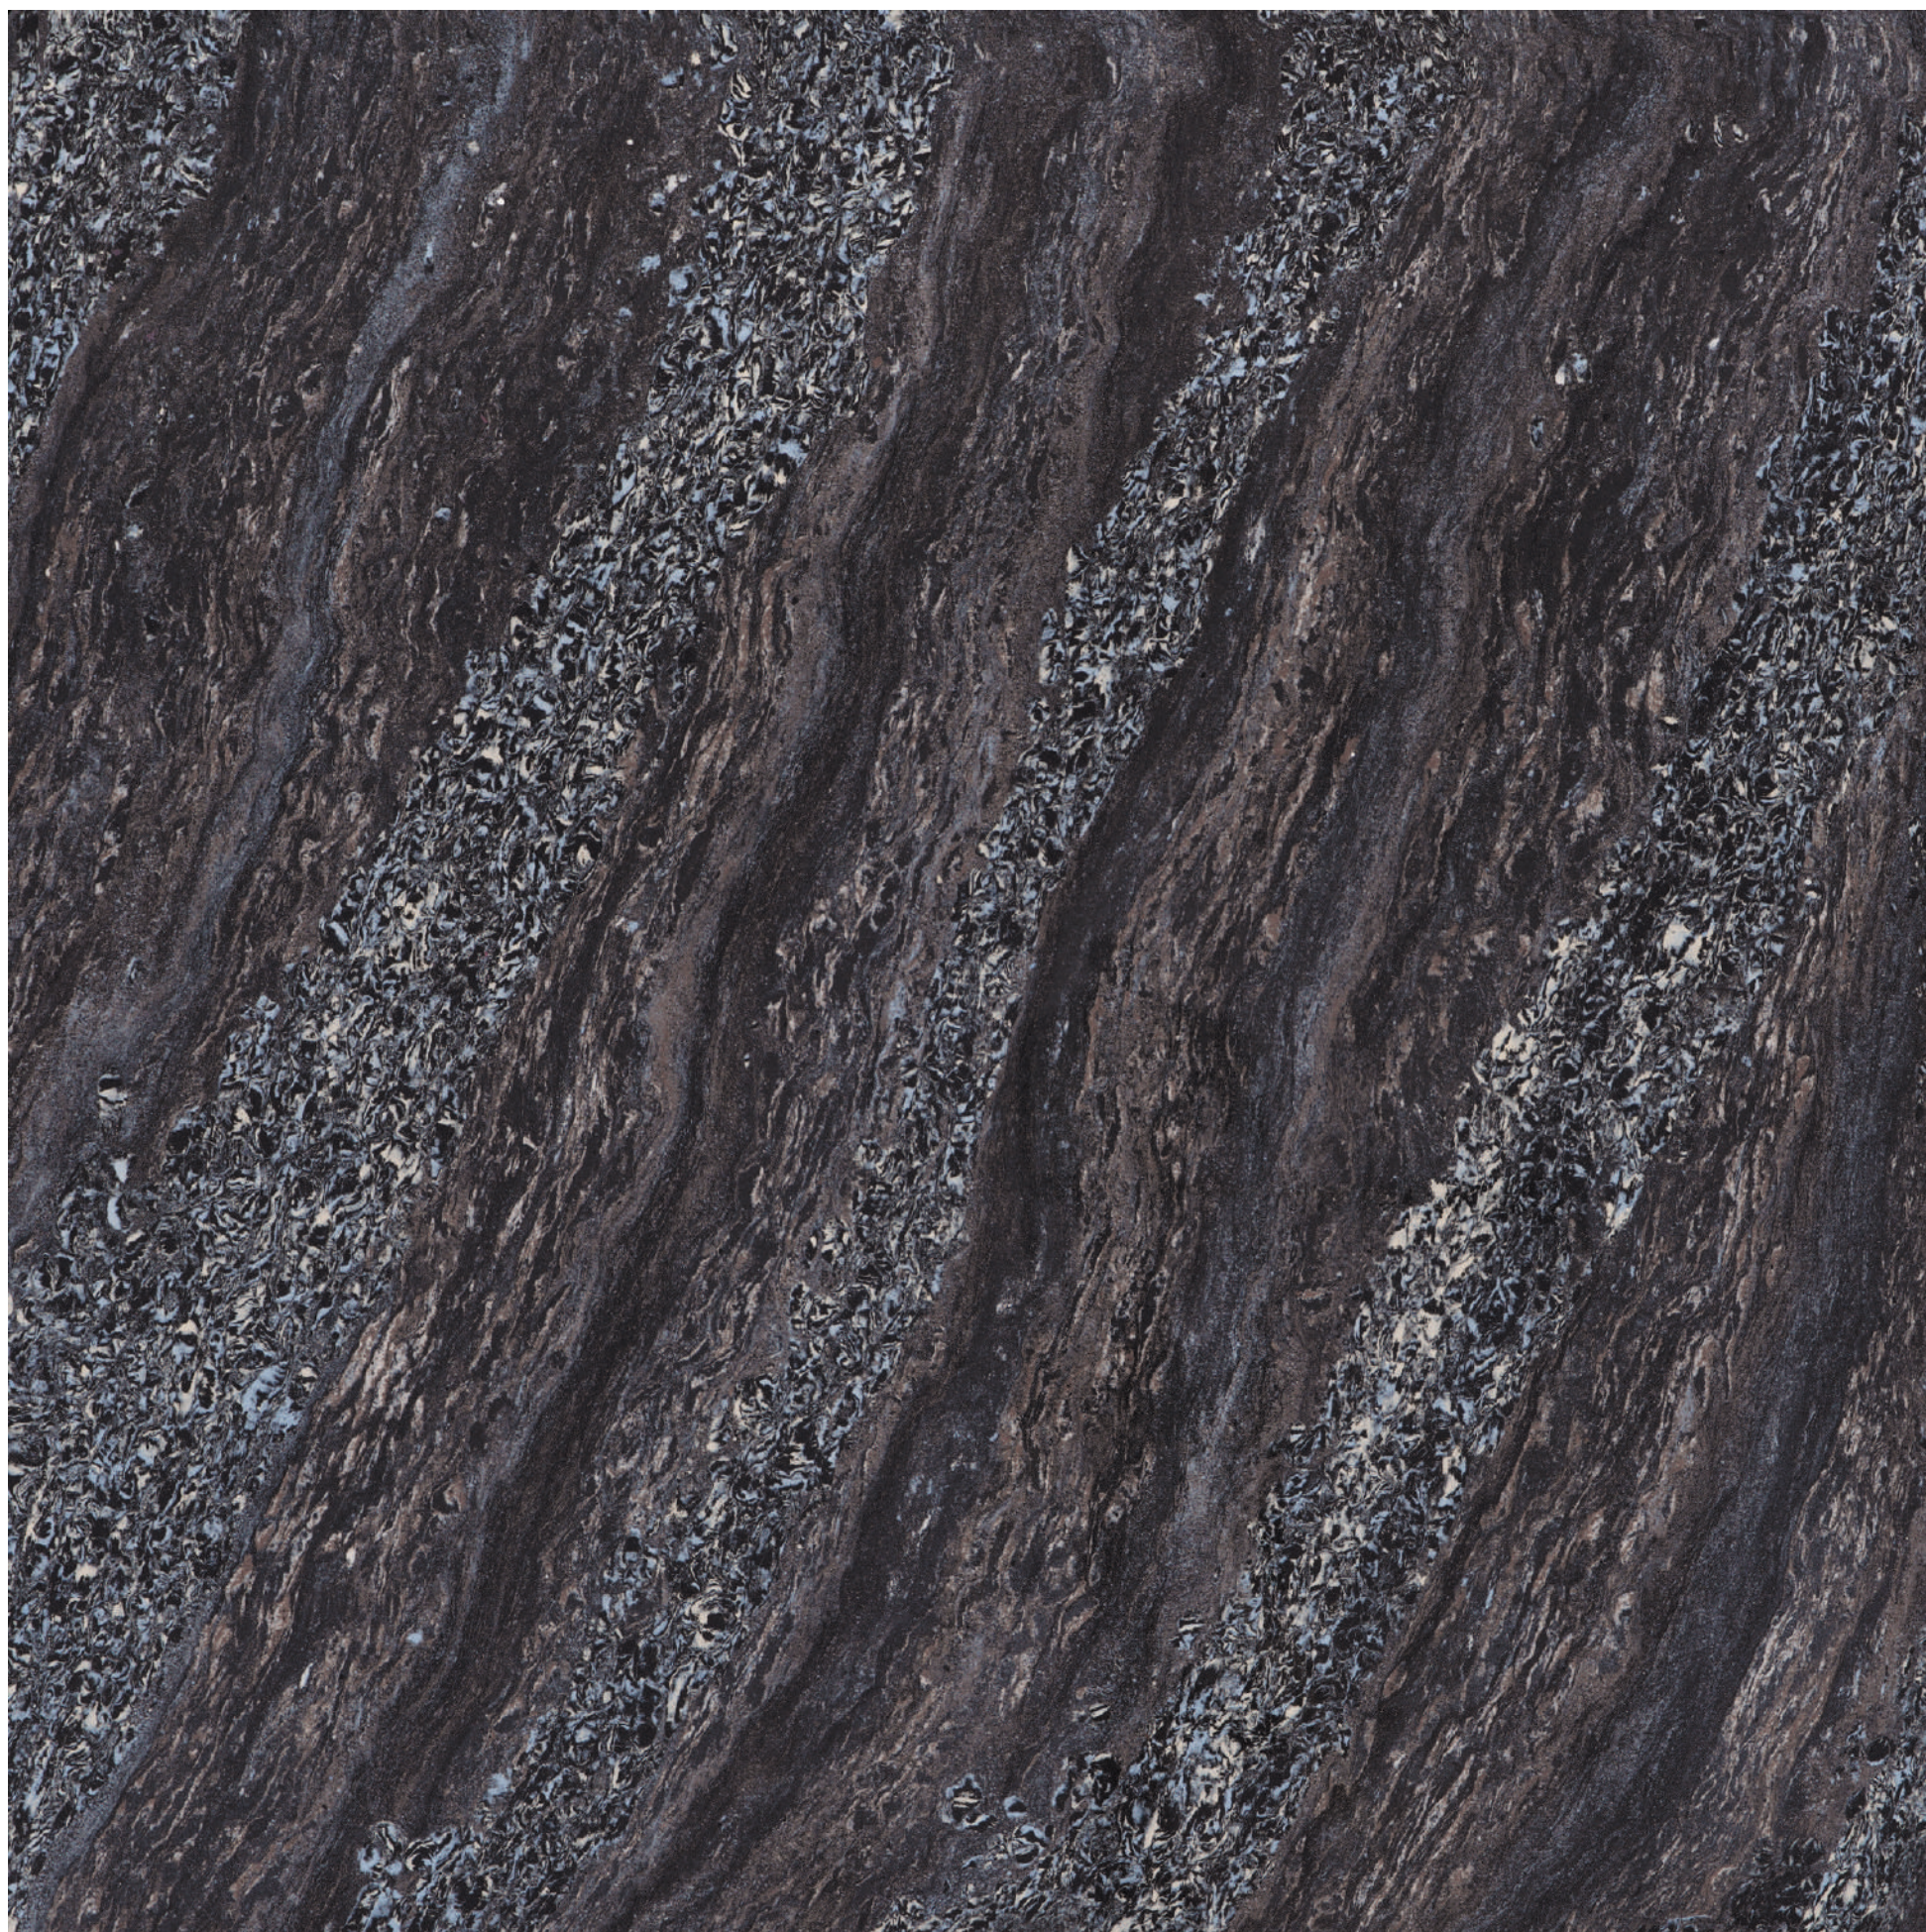

MAXIM
EXPORTS

RIO
STAR

60x
60cm
size

DUAL
CHARGED
VITRIFIED TILES

ROCK

COLLECTION

LIGHT

SERIES