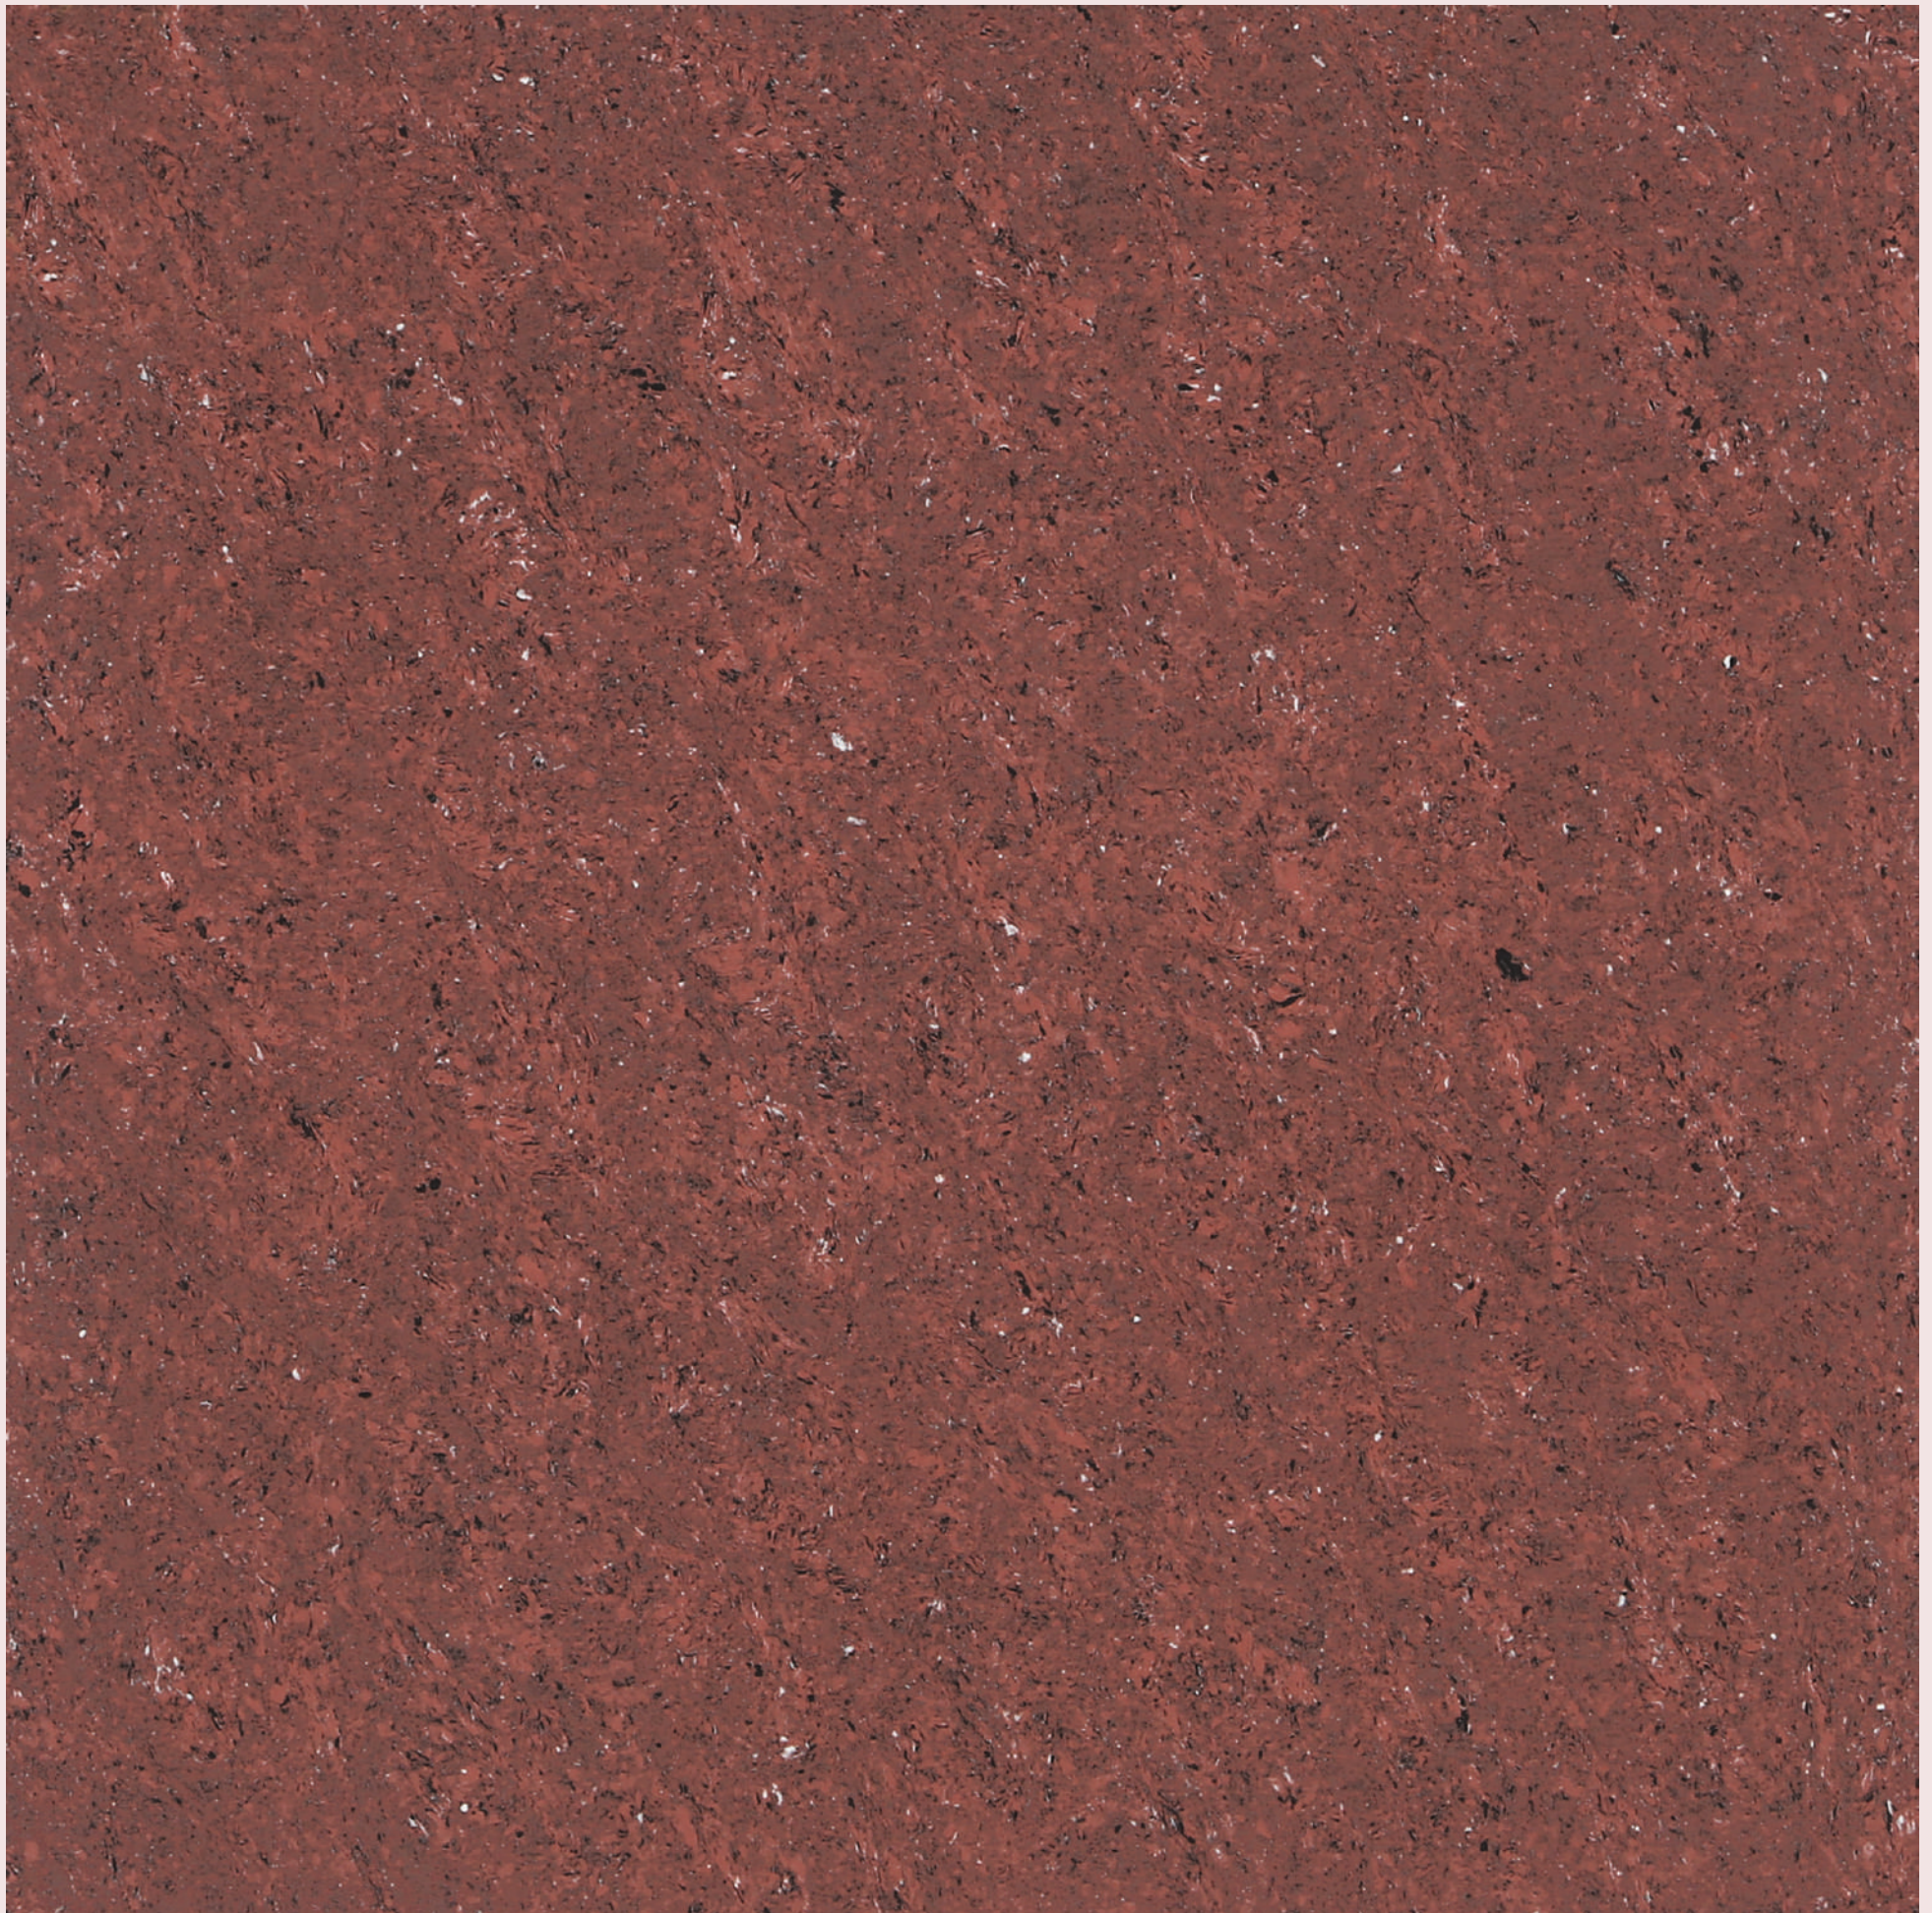

DARK SERIES

MAXIM
EXPORTS

METRIX
RUBY RED